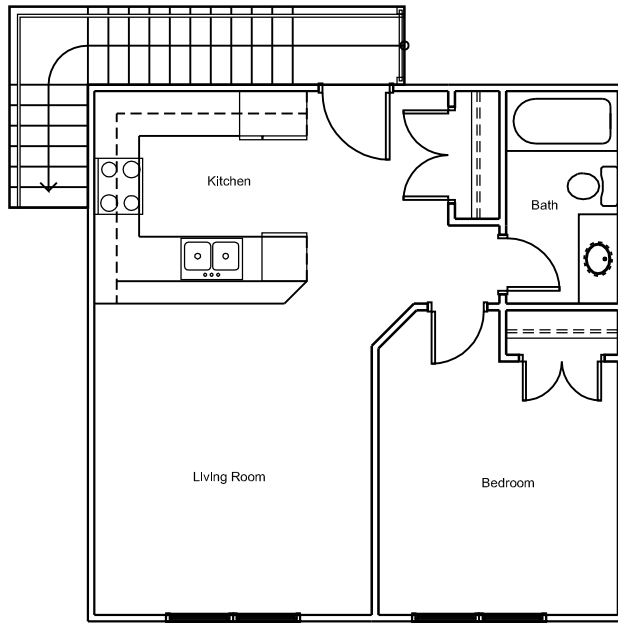

Lower Level

Upper Level

Spanish Mission

Prairie

Italianate

Queen Anne

Lot Size: C or larger

Type: 2 Storey

Garage Size: 312 sf

Upper Level

Lower Level

Lot Size: C or larger  
 Type: 2 Storey  
 Garage Size: 312 sf

"Garage 2"

4 April 2005

© Copyright 2005  
 Village Gardens LLC in association with  
 Bahr Vermeer Haecker Architects & Studio 951