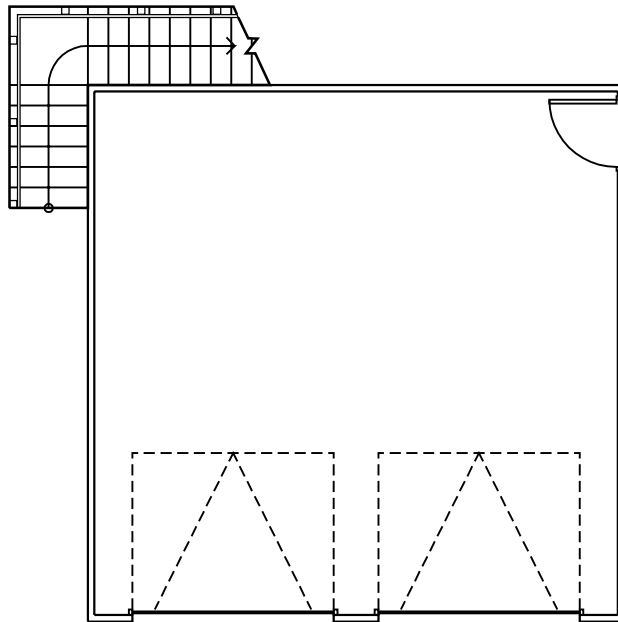

Upper Level

Lower Level

Lot Size: C or larger  
 Type: 2 Storey  
 Garage Size: 312 sf

"Garage 2"

4 April 2005

© Copyright 2005  
 Village Gardens LLC in association with  
 Bahr Vermeer Haecker Architects & Studio 951