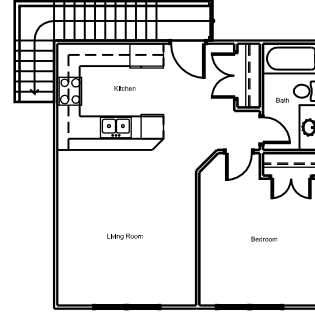

Lower Level

Upper Level

Spanish Mission

Prairie

Italianate

Queen Anne

Lot Size: C or larger

Type: 2 Storey

Garage Size: 312 sf

Upper Level

Lower Level

Lot Size: C or larger  
 Type: 2 Storey  
 Garage Size: 312 sf

"Garage 2"

4 April 2005

© Copyright 2005  
 Village Gardens LLC in association with  
 Bahr Vermeer Haecker Architects & Studio 951