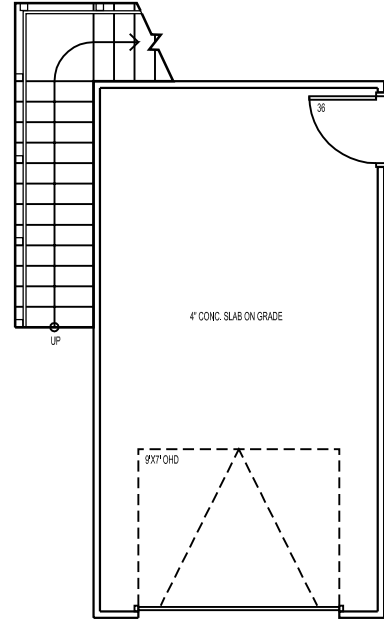

International

Cottage

Prairie

Lot: A or B  
 Type: 1 - 1 1/2 car  
 Garage Size: 312 sf

24'

13'

Lot: A or B  
 Type: 1 - 1 1/2 car  
 Garage Size: 312 sf