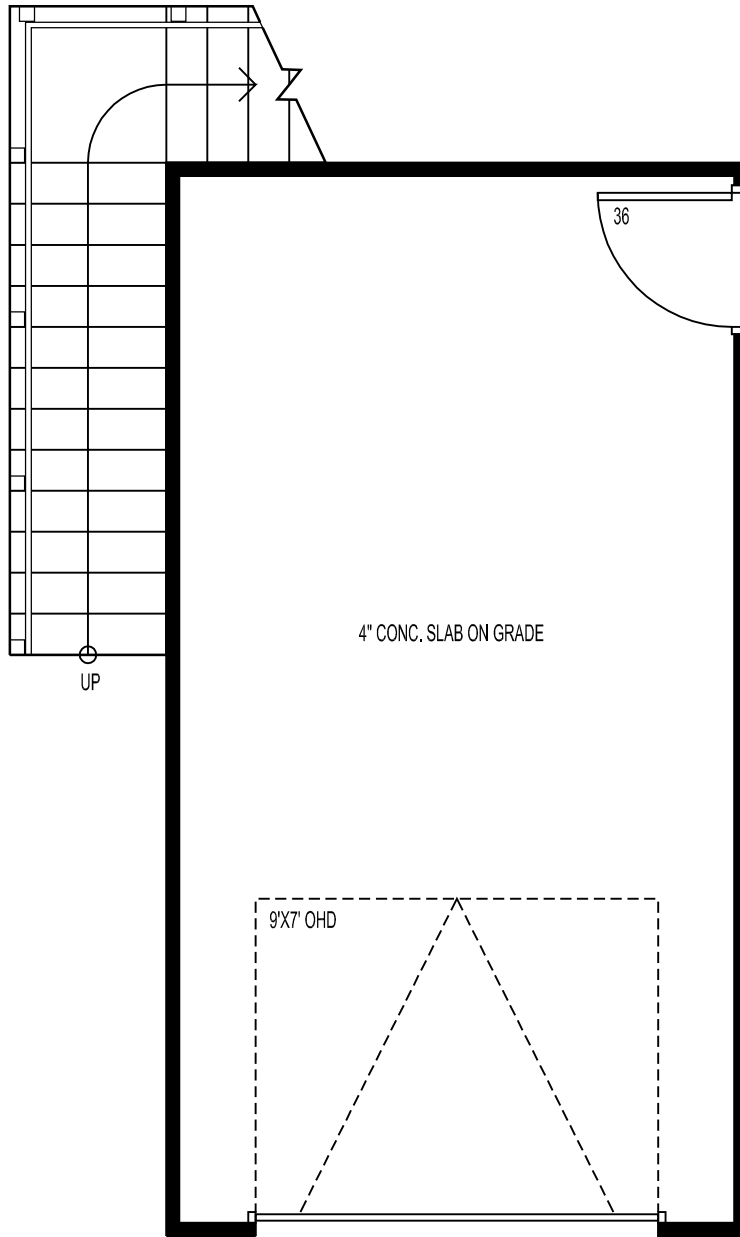

International

Cottage

Prairie

Lot: A or B  
 Type: 1 - 1 1/2 car  
 Garage Size: 312 sf

24'

13'

Lot: A or B  
 Type: 1 - 1 1/2 car  
 Garage Size: 312 sf