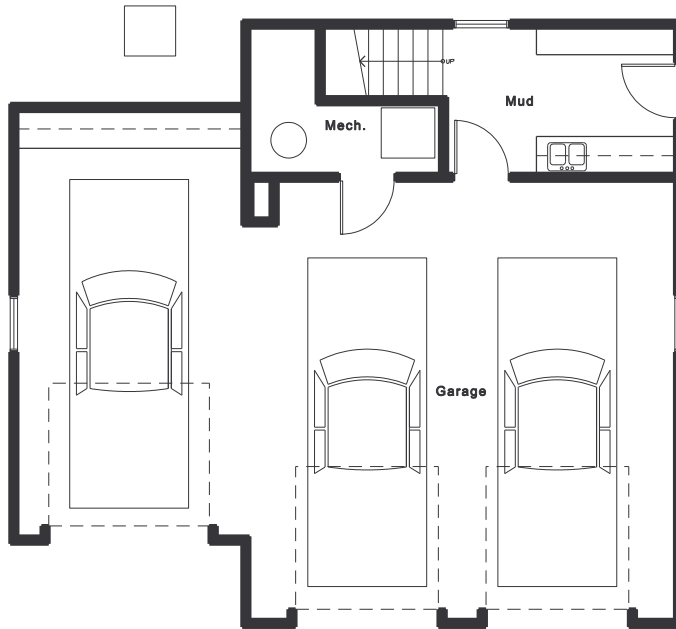

4 April 2005

© Copyright 2005
 Village Gardens LLC in association with
 Bahr Vermeer Haecker Architects & Studio 951

VILLAGE GARDENS
 Lincoln Nebraska
www.villagegardenslincoln.com

Upper Level

First Floor

38'

34'

"Carriage 01"

4 April 2005

© Copyright 2005
 Village Gardens LLC in association with
 Bahr Vermeer Haecker Architects & Studio 951

VILLAGE GARDENS
 Lincoln Nebraska
www.villagegardenslincoln.com

studio
951
 studio951.net